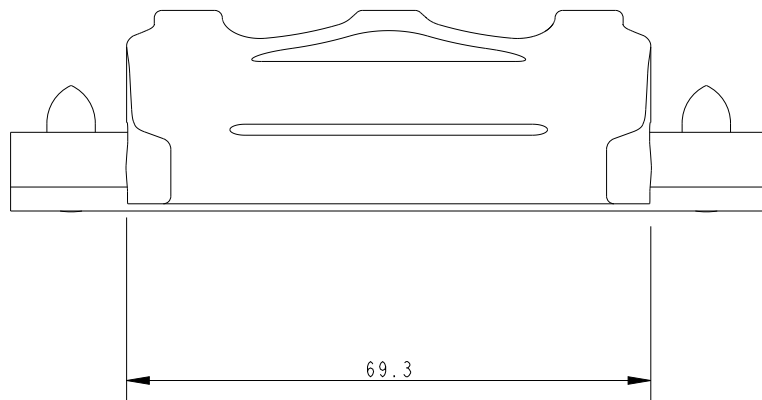

SCALE 1:1

DIMENSIONS FOR REFERENCE ONLY
allenbrothers.co.uk
+44(0)1621 772477

Specification

To Suit Track	Max Line Dia. mm	Height mm	Length mm	Width mm	Weight g	Accessories	MWL kg	BL kg
A.819	6	26	70	50	56.6	-	230	1400

Title	Description
A4589TII-REF	Traveller Car With Tii-On Attachment