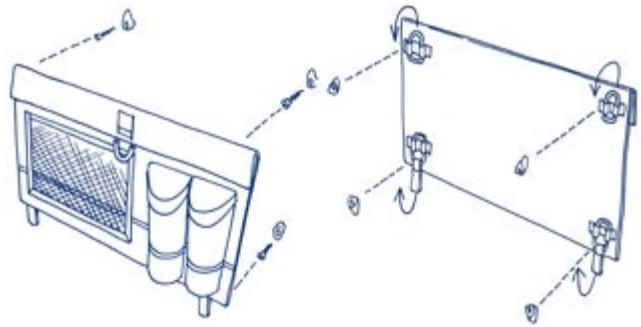

# Cockpit bags

blue

performance

SIZE	DIMENSIONS (L X W)	COLOUR	MATERIAL	CODE
SMALL	300 x 250 MM	GREY	RIPSTOP	BP410
LARGE	470 x 300 MM	GREY	RIPSTOP	BP400

Deckhardware Australasia, 6/224 Headland Road, Dee Why, NSW 2099  
Phone: 61-2-9905 9400 Fax: 61-2-9905 9455 ABN26 060 107 093 ACN060 107 093

# Cockpit combi bag

**blue**  
performance

**DIMENSIONS (L X H X D)**

470 x 300 x 70 mm

**COLOUR**

GREY

**MATERIAL**

RIPSTOP