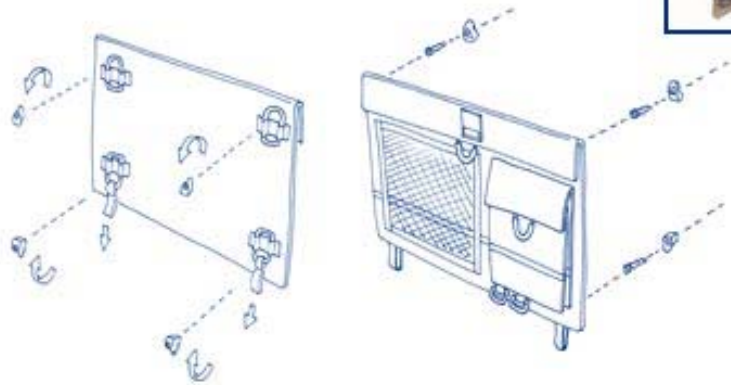

# Cockpit bags

blue

performance

SIZE	DIMENSIONS (L X W)	COLOUR	MATERIAL	CODE
SMALL	300 x 250 MM	GREY	RIPSTOP	BP410
LARGE	470 x 300 MM	GREY	RIPSTOP	BP400

Deckhardware Australasia, 6/224 Headland Road, Dee Why, NSW 2099  
Phone: 61-2-9905 9400 Fax: 61-2-9905 9455 ABN26 060 107 093 ACN060 107 093

# Cockpit combi bag

**blue**  
performance

**DIMENSIONS (L X H X D)**

470 x 300 x 70 mm

**COLOUR**

GREY

**MATERIAL**

RIPSTOP