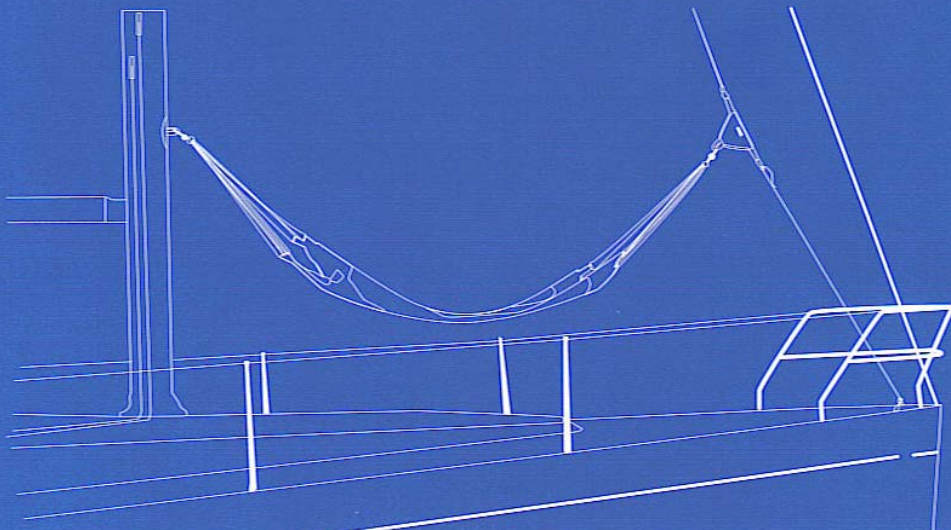

## FLATIES

	DIMENSIONS IN MM (L X W)	IN INCHES (L X W)	CODE
DECK FLATY	1700 x 650/450	70 x 26.6/17.7	BP630
RAILING FLATY	380 x 420	15.0 x 16.5	BP635
SEAT FLATY	350 + 380 x 420	13.8 + 15.0 x 16.5	BP640
SEAT FLATY SQUARE	380 x 420	15.0 x 16.5	BP645

COLOUR GREY  
MATERIAL RIPSTOP

## HAMMOCK

DIMENSIONS IN MM (L X W)	IN INCHES (L X W)	CODE
2100 x 1200/1000	82.7 x 47.2/39.4	BP190

COLOUR GREY  
MATERIAL RIPSTOP