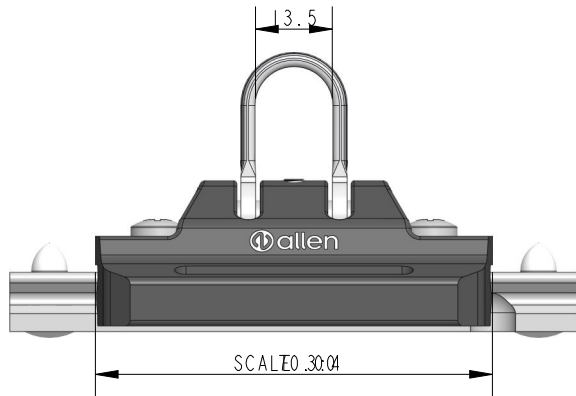

SCALE 3:4

Specification								
To Suit Track	Max Line Dia. mm	Height mm	Length mm	Width mm	Weight g	Accessories	MWL kg	BL kg
A9019	-	50	70	50.5	77	-	230	1400

Title	Description
A9119-REF	Size 19 Base Car

**DIMENSIONS FOR REFERENCE ONLY**  
 allenbrothers.co.uk  
 +44(0)1621 772477