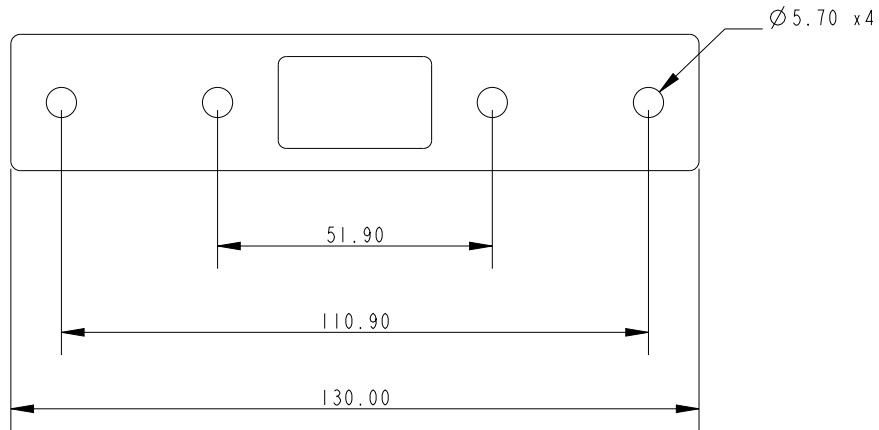

SCALE 7:10

DIMENSIONS FOR REFERENCE ONLY
allenbrothers.co.uk
+44(0)1621 772477

Specification			
Fixing Hole Diameter mm	Overall Width mm	Hole/Pin Diameter mm	Transom to Pin Centre mm
5	130	9.5	36

Title	Description
A-485-REF	ILCA Gudgeon