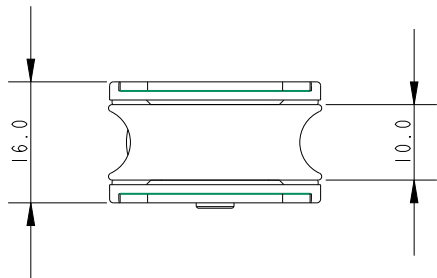

SCALE 1:1

SCALE 2:1

Specification

Length mm	Line Diameter mm	Shackle Pin mm	Breaking Load kg	MWL kg	Weight g
77	8	5	600	140	37

DIMENSIONS FOR REFERENCE ONLY
allenbrothers.co.uk
+44(0)1621 772477

Title	Description
A2030PF-873-REF	30mm Plain Fork With Kicker Key