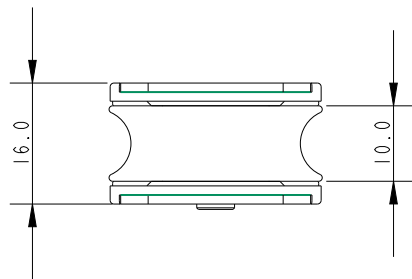

SCALE 2:1

SCALE 1:1

Specification

Length mm	Line Diameter mm	Shackle Pin mm	Breaking Load kg	MWL kg	Weight g
56	8	5	600	140	28

DIMENSIONS FOR REFERENCE ONLY
 allenbrothers.co.uk
 +44(0)1621 772477

Title	Description
A2030PF-REF	30mm plain fork