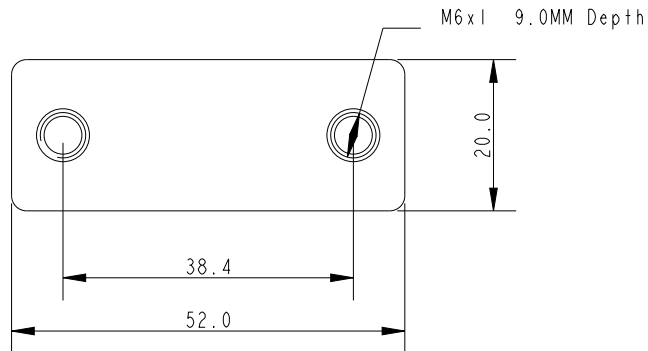

SCALE 1:1

SCALE 3:2

Specification			
Inside Dia mm	Fixing Hole Size mm	Fixing Hole Centres mm	Weight g
36 x 18	6	38.4	39

DIMENSIONS FOR REFERENCE ONLY
 allenbrothers.co.uk
 +44(0)1621 772477

Title	Description
A5052-6-REF	Keelboat Fairlead