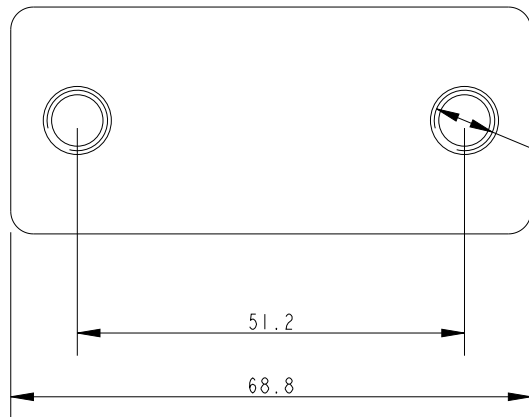

SCALE 1:1

M8x1.25 12.0MM Depth

Specification			
Inside Dia mm	Fixing Hole Size mm	Fixing Hole Centres mm	Weight g
48 x 24	8	51.2	104

DIMENSIONS FOR REFERENCE ONLY
 allenbrothers.co.uk
 +44(0)1621 772477

Title	Description
A5052-8-REF	Keelboat Fairlead