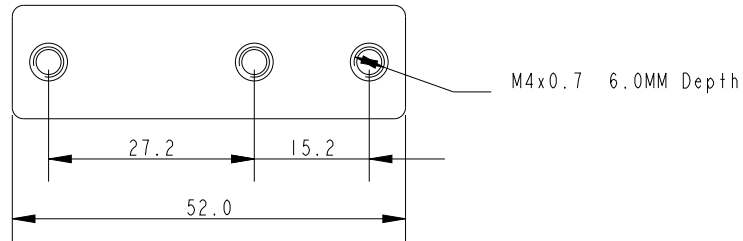

SCALE 1:1

SCALE 3:2

DIMENSIONS FOR REFERENCE ONLY
allenbrothers.co.uk
+44(0)1621 772477

Specification			
Inside Diameter mm	Fixing Hole Size mm	Fixing Hole Centres mm	Weight g
Oblong Hole - 24 x 12 Round Hole - 12	4	27.2	23

Title	Description
A5053-4-REF	Keelboat Jib Sheet Fairlead