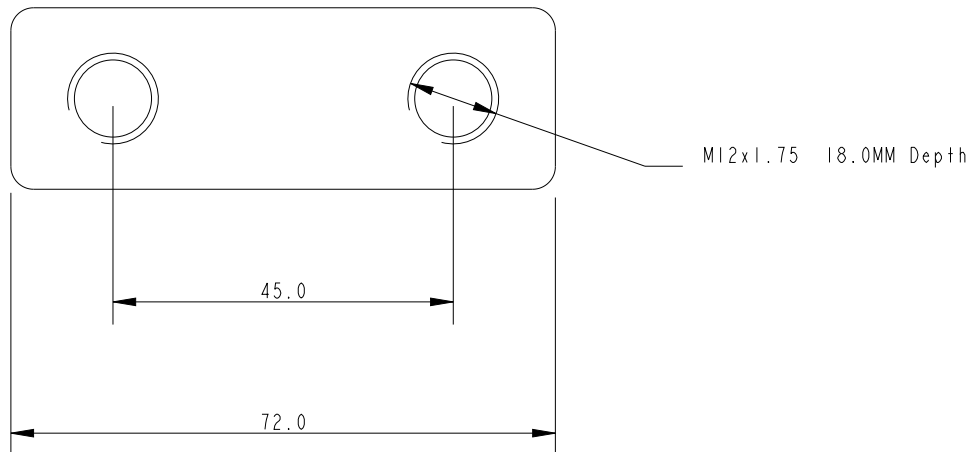

SCALE 1:1

Specification			
Inside Hole mm	Fixing Hole Size mm	Fixing Hole Centres mm	Weight g
20	12	45	82

DIMENSIONS FOR REFERENCE ONLY
 allenbrothers.co.uk
 +44(0)1621 772477

Title	Description
A5054-12-REF	Keelboat Sheet Deflector