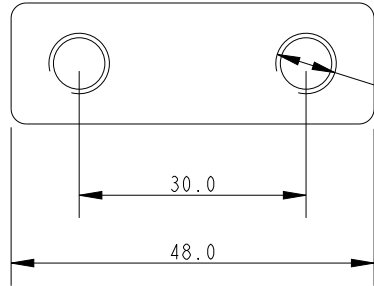

SCALE 1:1

M8x1.25 12.0MM Depth

SCALE 2:1

DIMENSIONS FOR REFERENCE ONLY
 allenbrothers.co.uk
 +44(0)1621 772477

Specification			
Inside Hole mm	Fixing Hole Size mm	Fixing Hole Centres mm	Weight g
13.3	8	30	31

Title	Description
A5054-8-REF	Keelboat Sheet Deflector