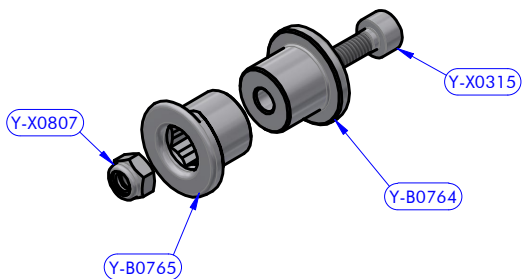

Cod.Y-BA222
Caps kit

PART LIST

CODE	DESCRIPTION	MATERIAL	Q.TY
07016F	Sheave	Various	1
Y-B1561	Cheekplate	Aluminium	1
Y-BA222	Caps kit	Various	1
Y-X0017	Bushing	Plastic	2

PART LIST - Y-BA222

CODE	DESCRIPTION	MATERIAL	Q.TY
Y-B0764	Cap	Aluminium	1
Y-B0765	Cap	Aluminium	1
Y-X0315	Screw	S.Steel	1
Y-X0807	Self-Locking nut	S.Steel	1

antal

Mast Block D070 Black

00718

30/09/2022 00

DATE REV.

18041211 1 / 1

DWG N. PG.

DESCRIPTION

MODEL CODE