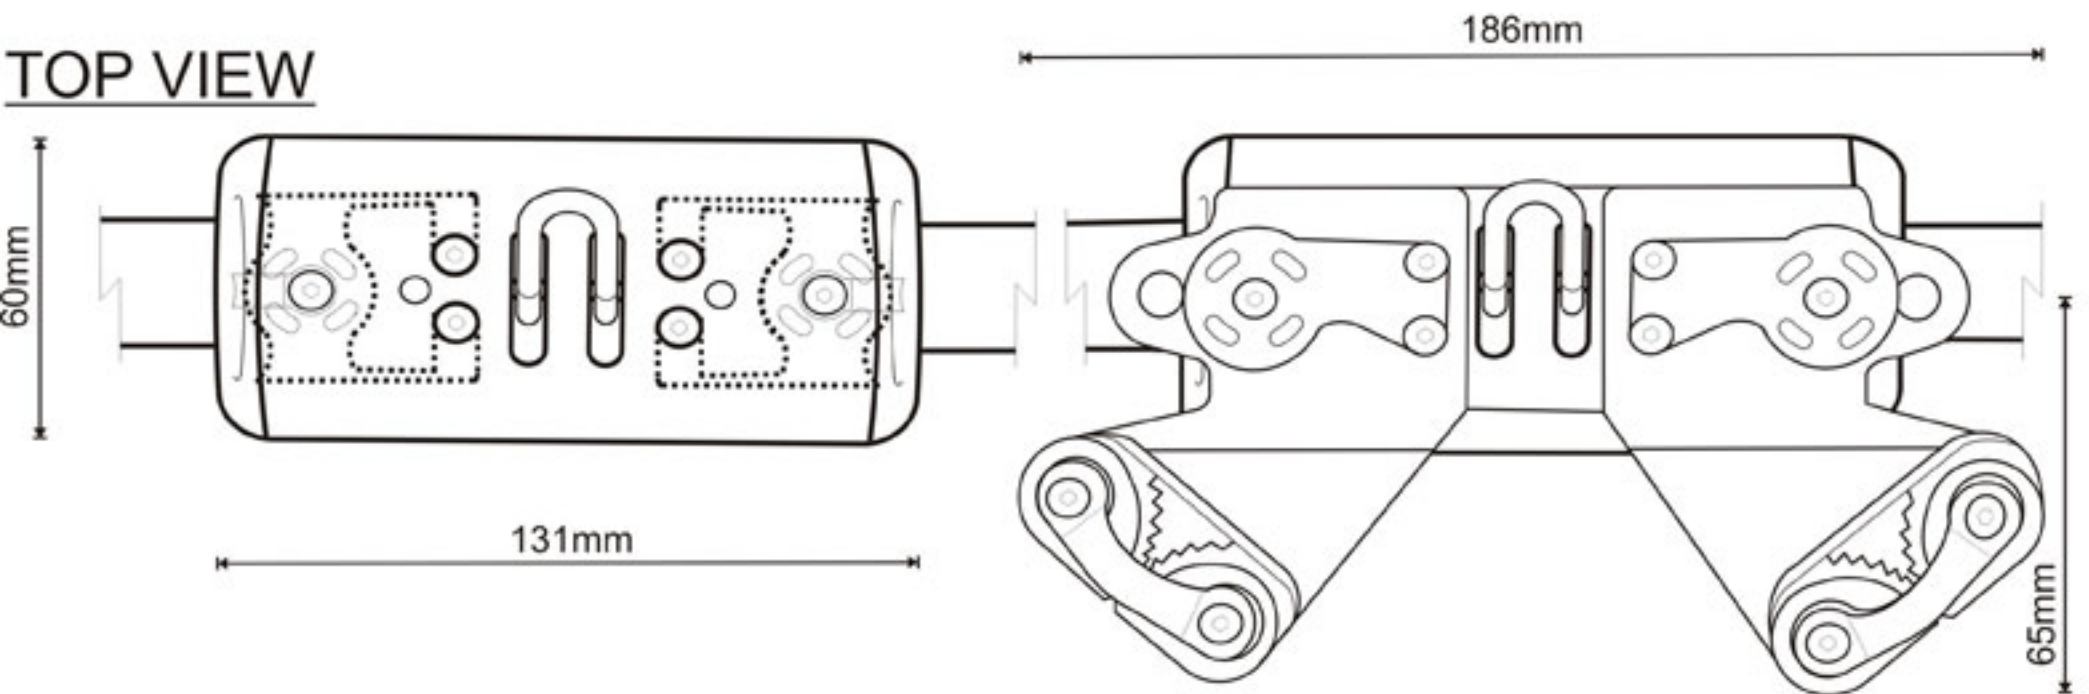

SIZE 1 (20000) TRAVELLER CENTRE LINE DRAWING

TOP VIEW

END VIEW

DRILLED

SLIDING BOLT

BEAM