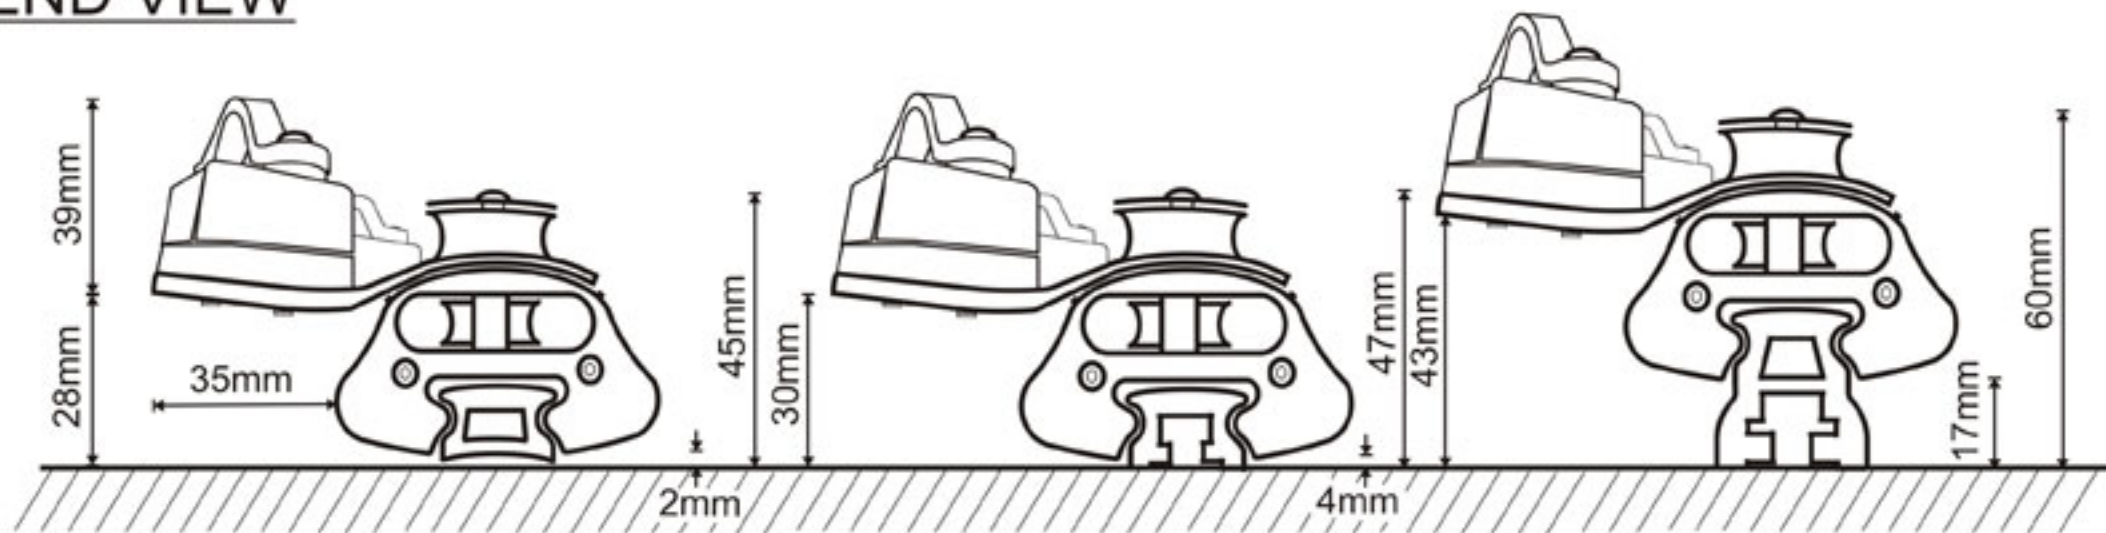

SIZE 1 (20000) TRAVELLER CENTRE LINE DRAWING

TOP VIEW

END VIEW

DRILLED

SLIDING BOLT

BEAM