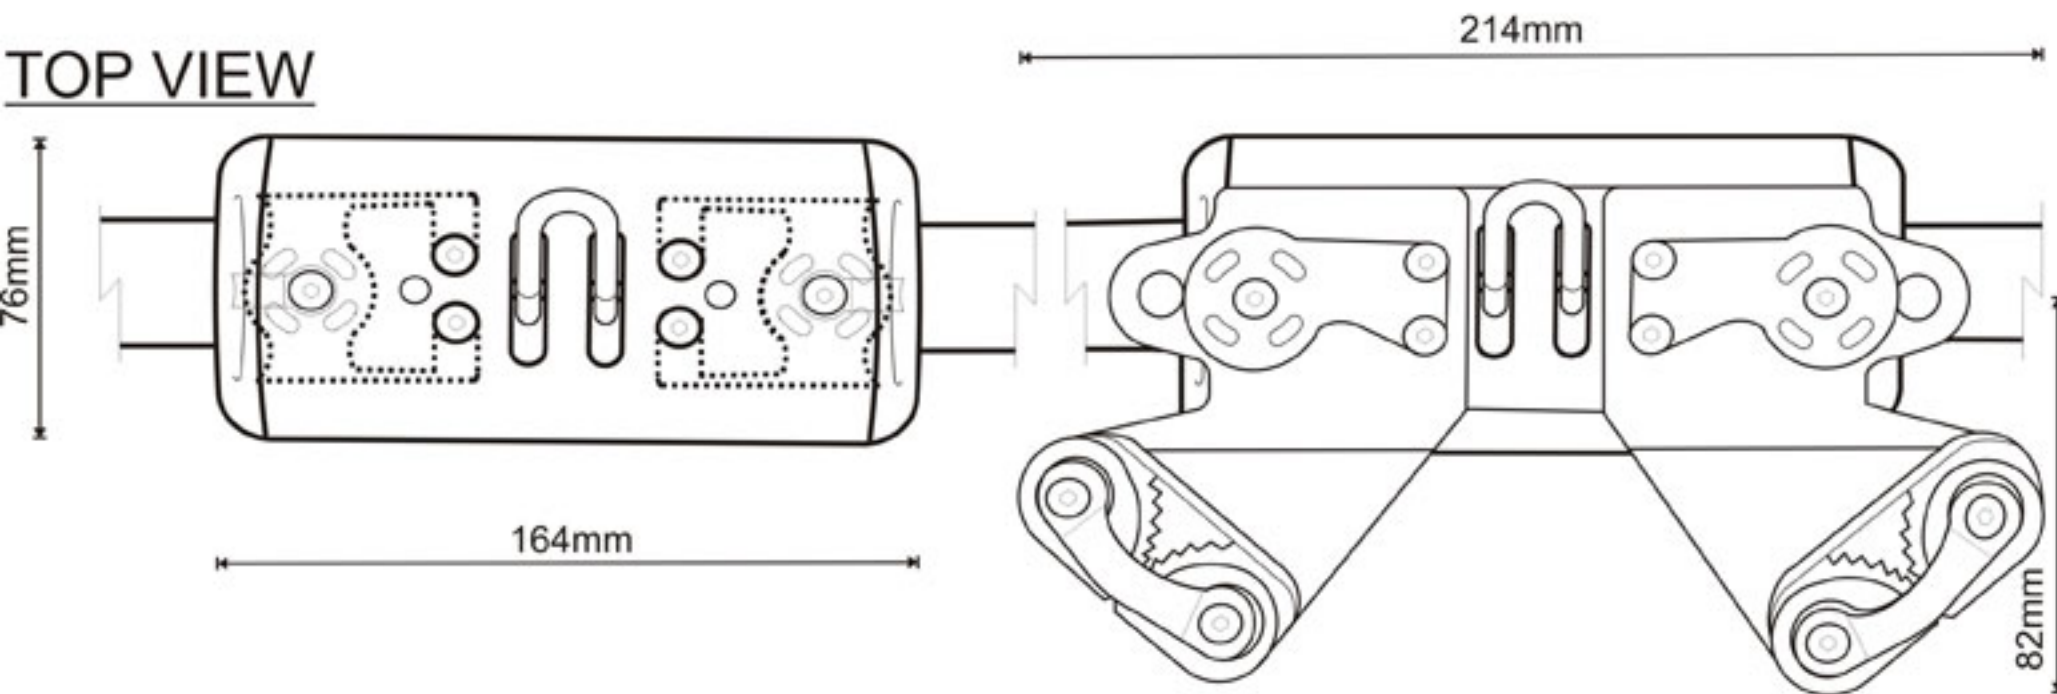

# SIZE 2 (24000) TRAVELLER CENTRE LINE DRAWING

## TOP VIEW

## END VIEW

DRILLED

SLIDING BOLT

BEAM