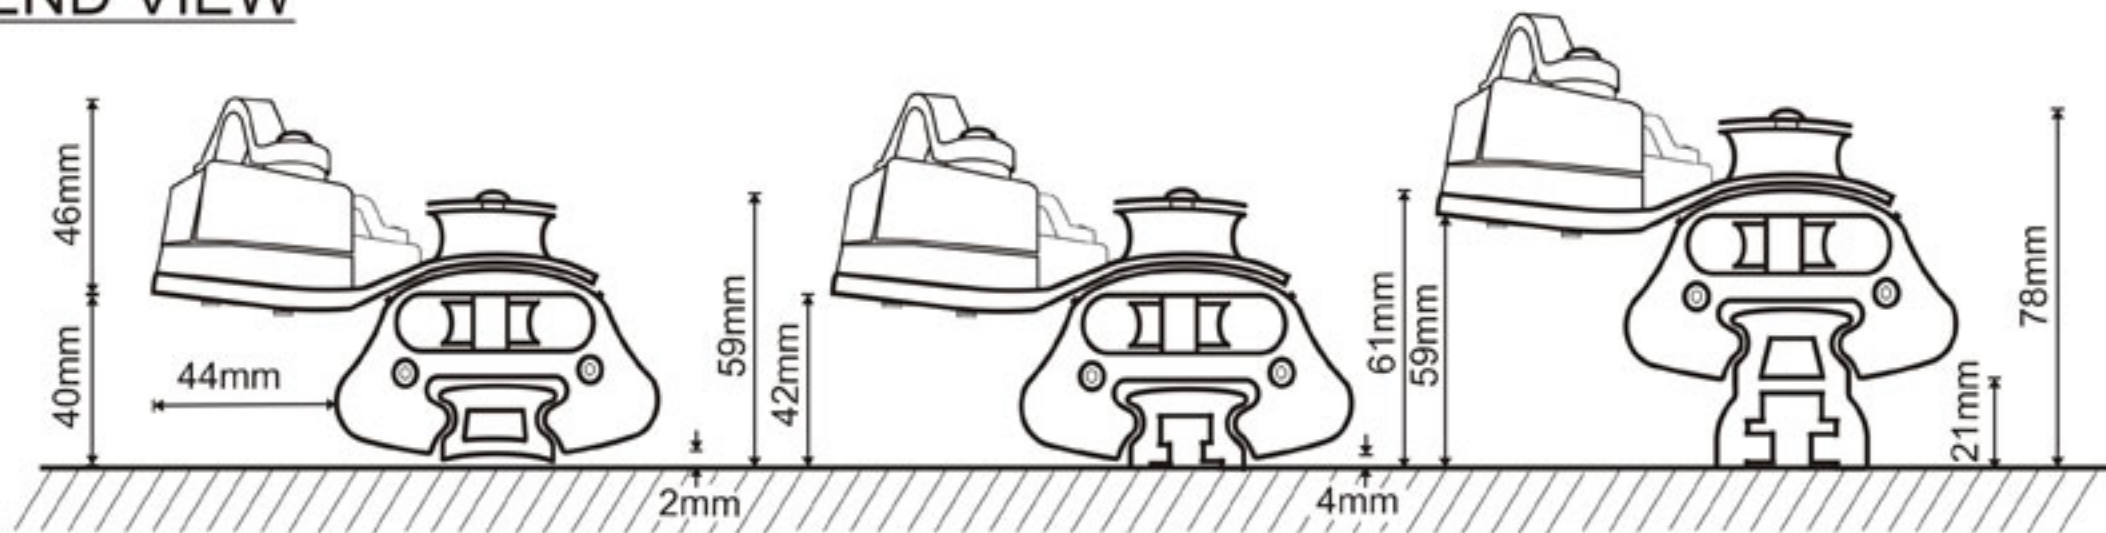

# SIZE 2 (24000) TRAVELLER CENTRE LINE DRAWING

## TOP VIEW

## END VIEW

DRILLED

SLIDING BOLT

BEAM