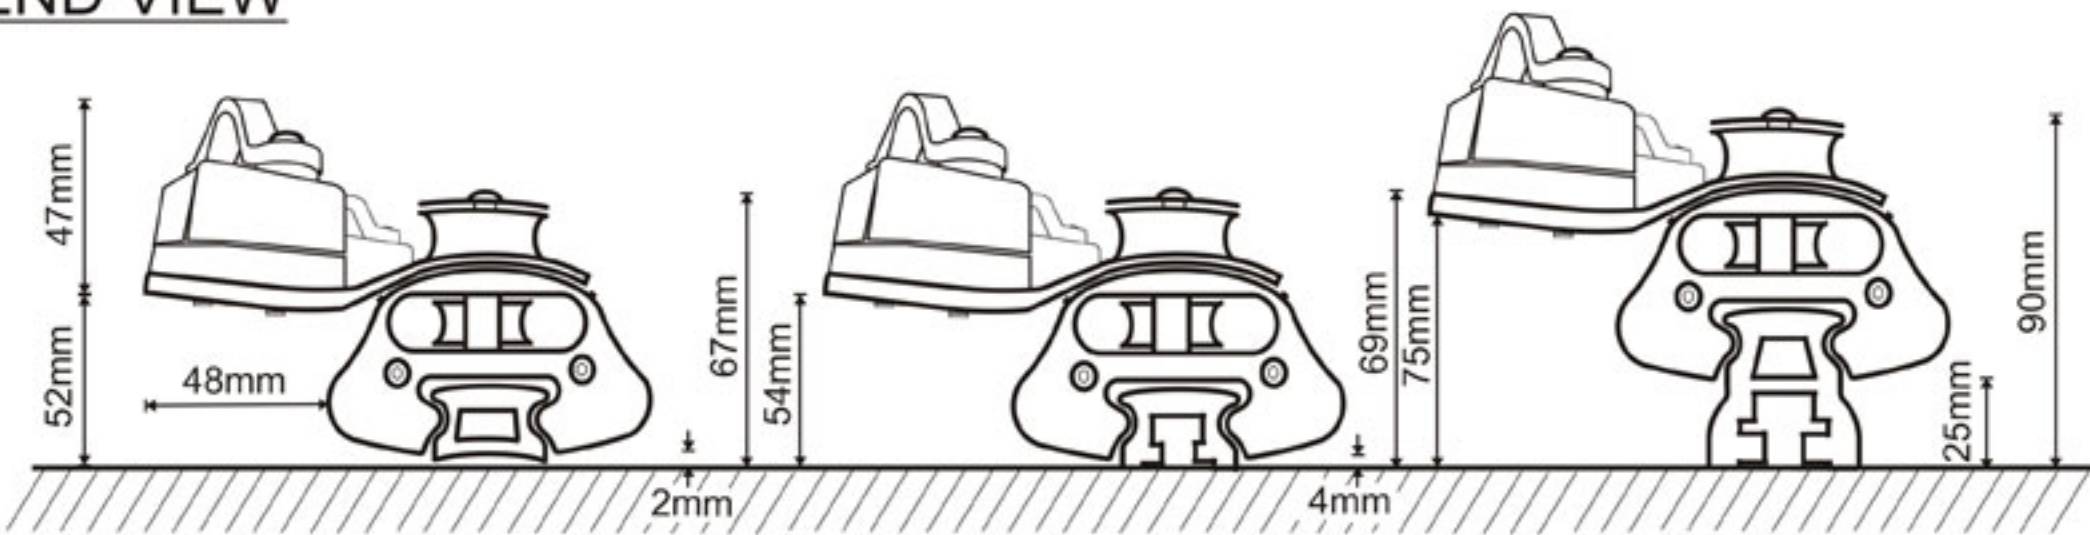

SIZE 3 (30000) TRAVELLER CENTRE LINE DRAWING

TOP VIEW

END VIEW

DRILLED

SLIDING BOLT

BEAM