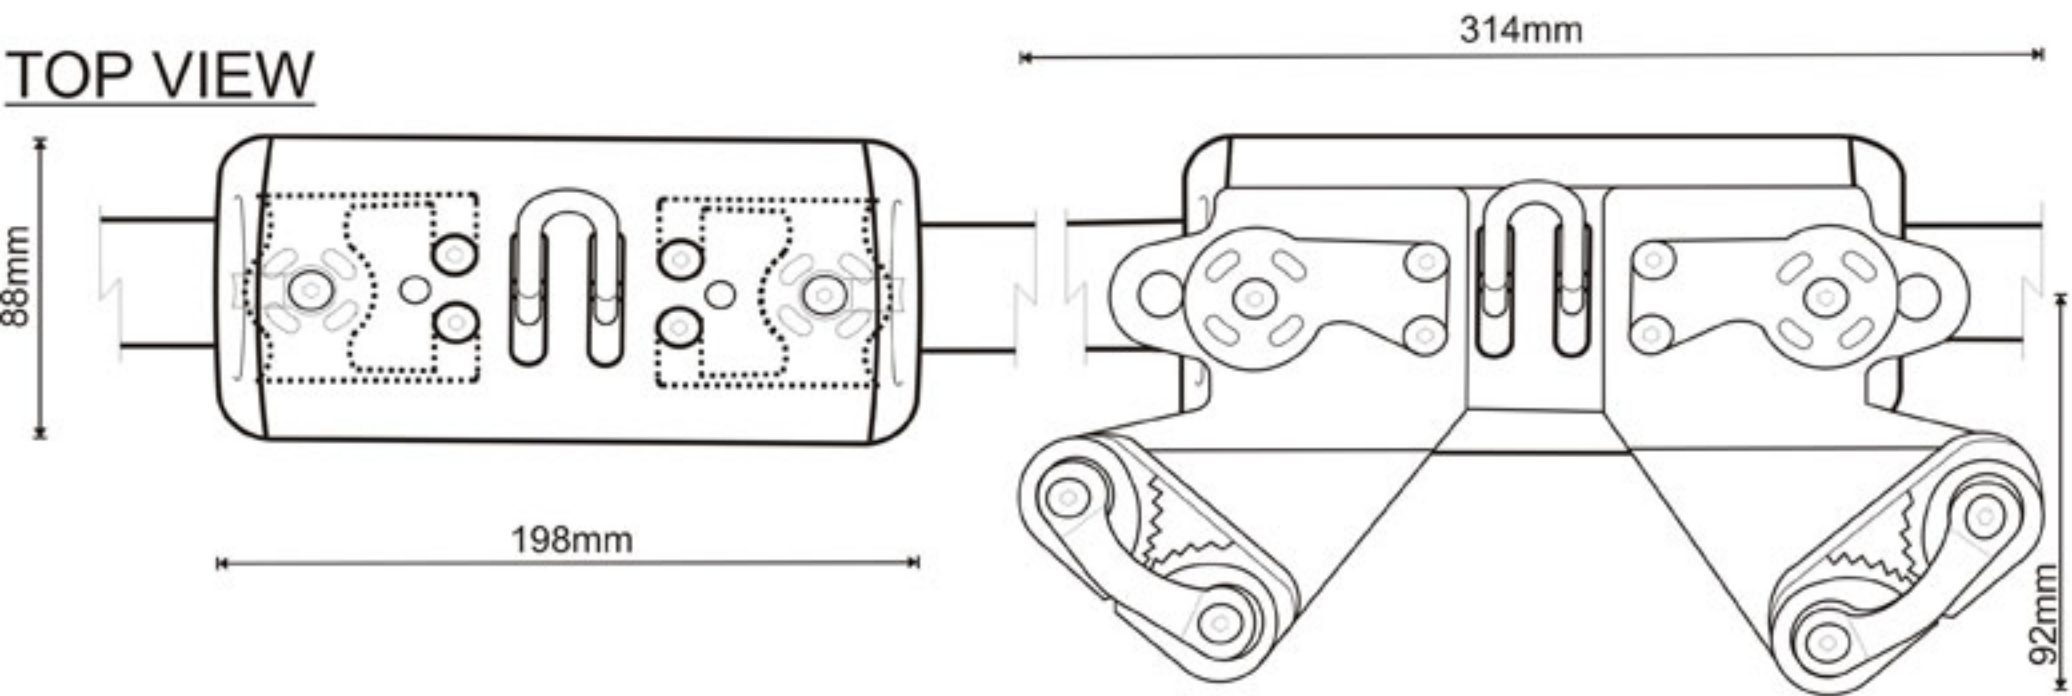

SIZE 3 (30000) TRAVELLER CENTRE LINE DRAWING

TOP VIEW

END VIEW

DRILLED

SLIDING BOLT

BEAM